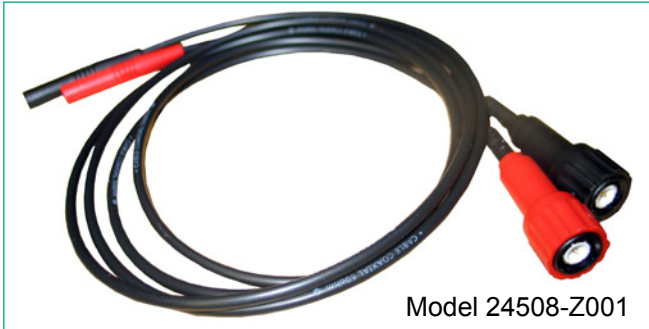

## Accessories for Megohmmeter

Model 24508

1 pair measurement leads with 3 m length.